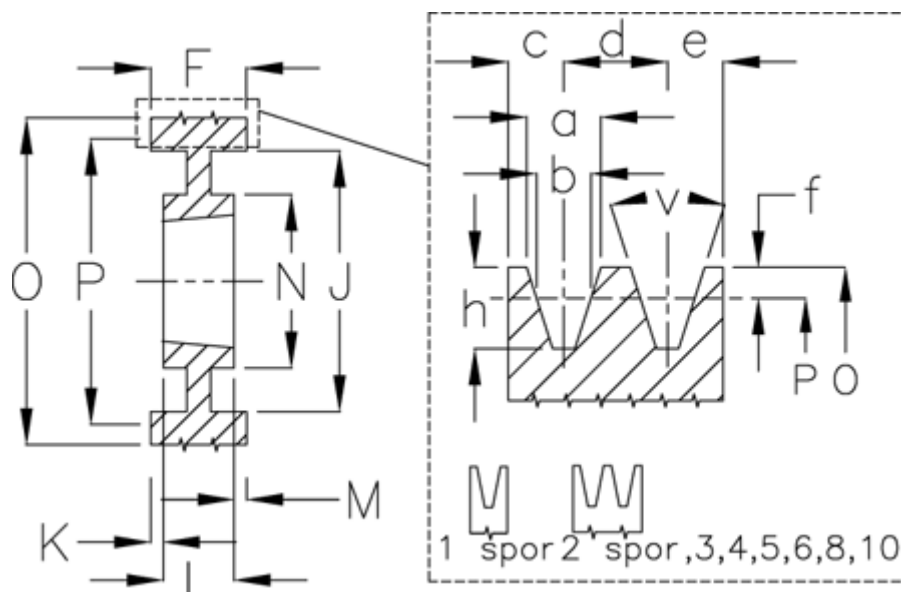

Article number: 604111028004

Description: V-belt pulley SPB 280/4 TL3020

Measures

a	= 16.3	F	= 82	Number of grooves = 4	
b	= 14.0	For bush	= 3020	O	= 287.0
Bush \varnothing max	= 75	h	= 17.5	P	= 280
c	= 12.5	J	= 237	Type	= SPB
d	= 19.0	K	= 15,5	v (degrees)	= 38
e	= 12.5	L	= 51		
E	= 25	m	= 15,5		
f	= 3.5	N	= 144		